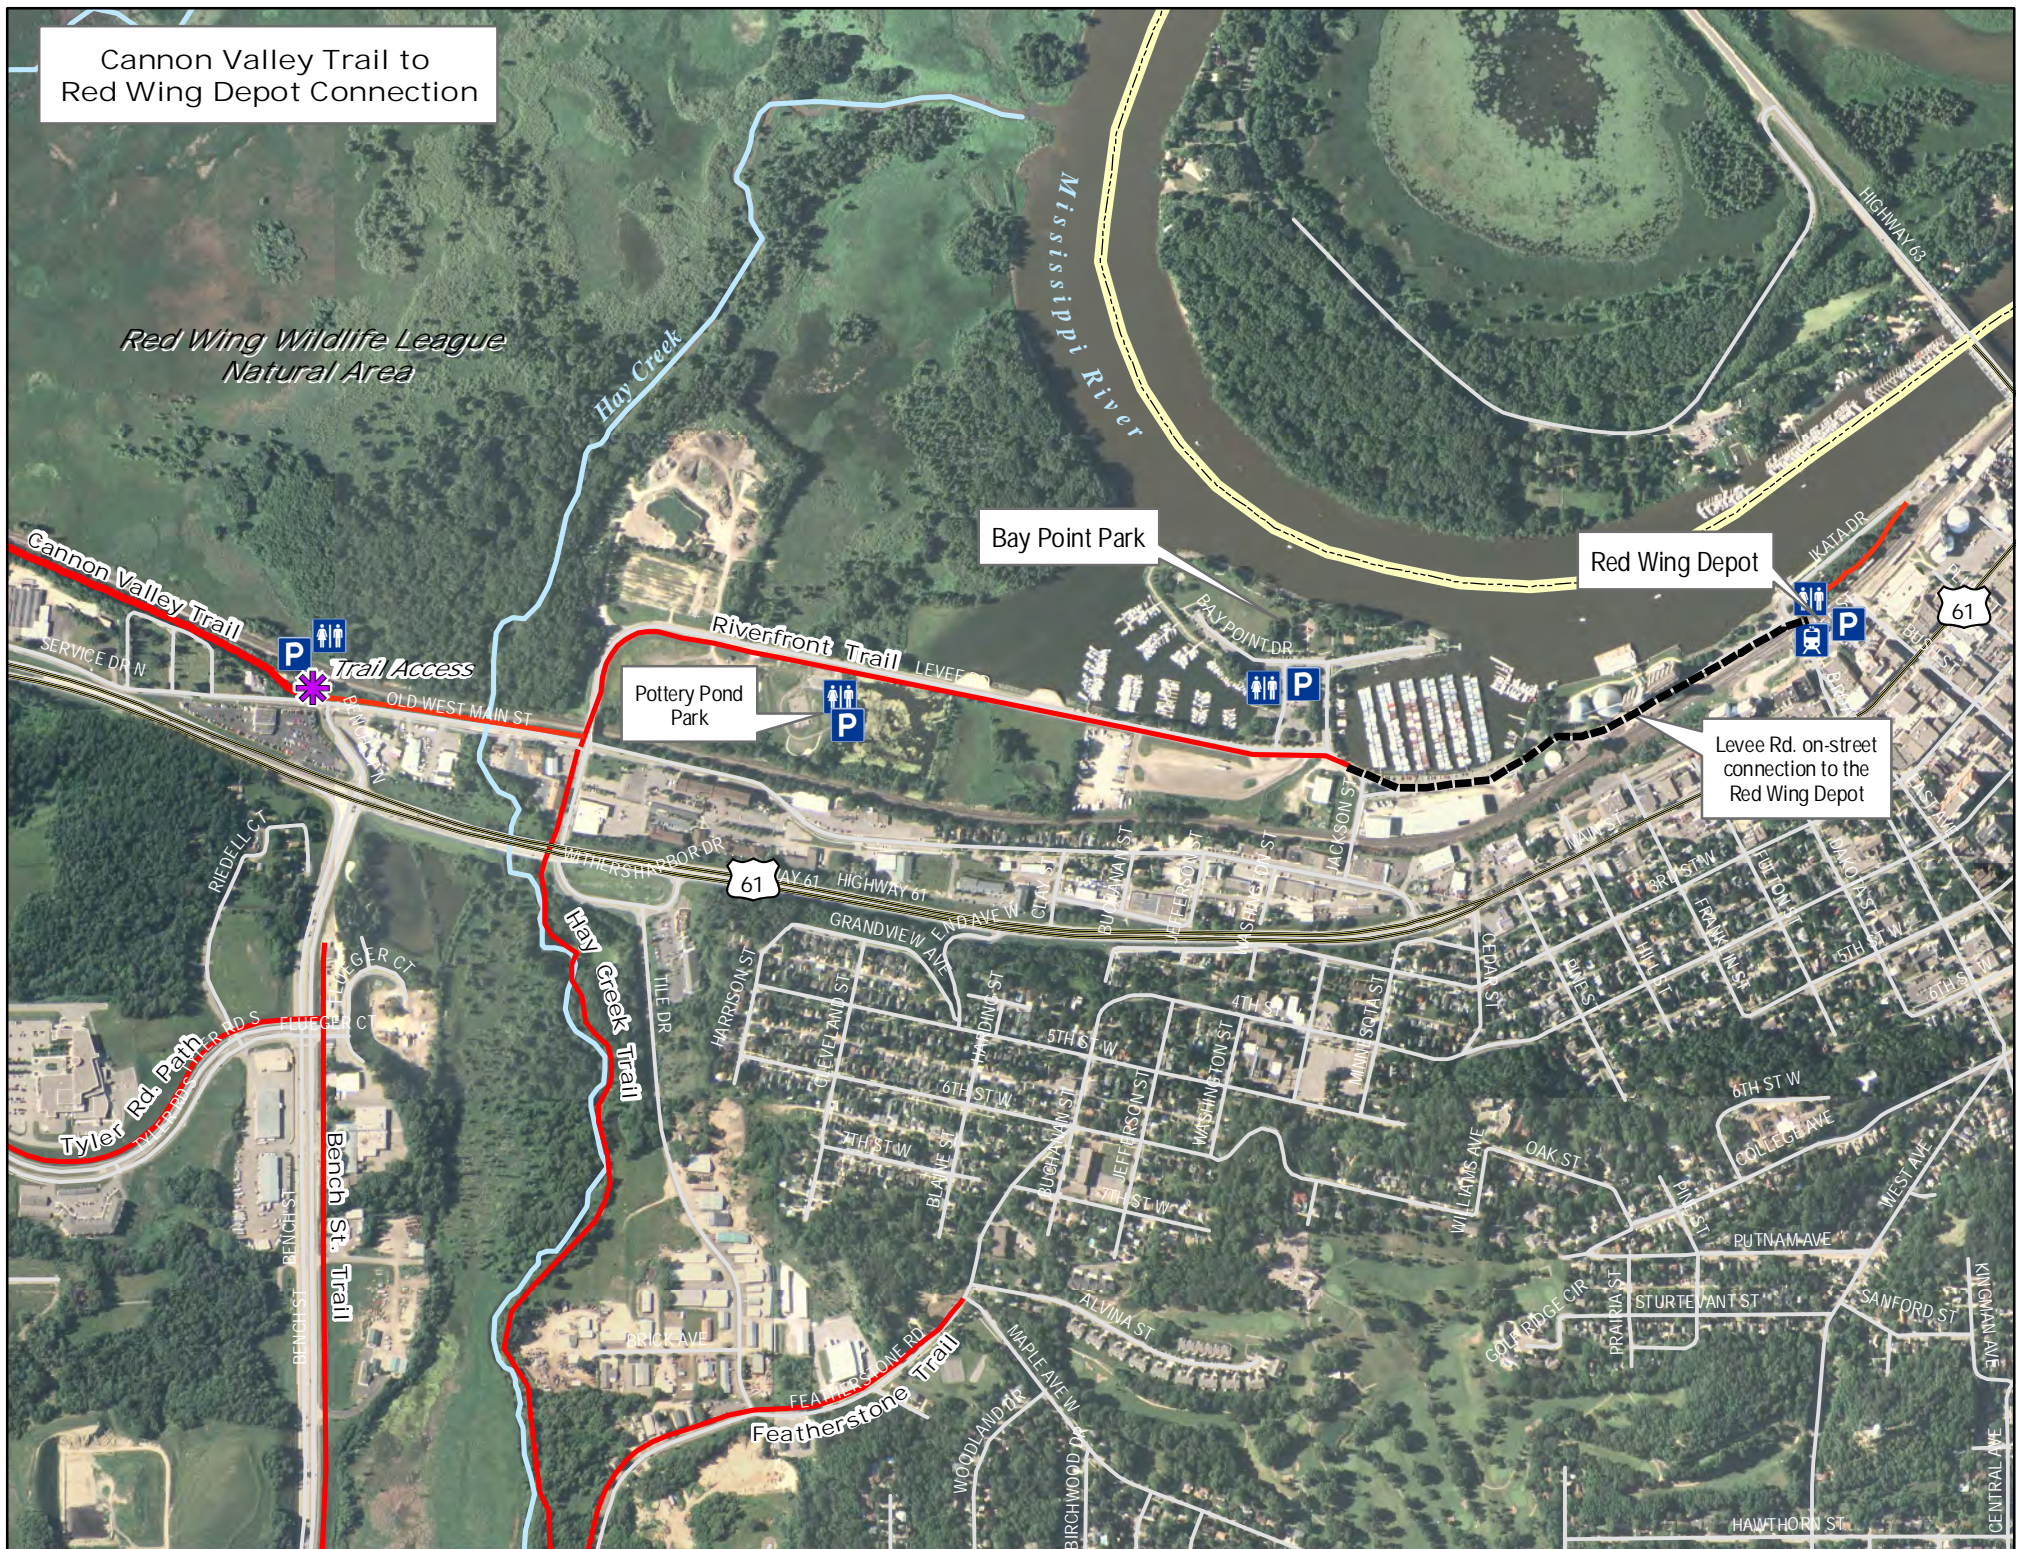

Cannon Valley Trail to Red Wing Depot Connection

Red Wing Wildlife League  
Natural Area

Hay Creek

Mississippi River

HIGHWAY 63

Bay Point Park

Red Wing Depot

Cannon Valley Trail

Trail Access

Riverfront Trail

Pottery Pond  
Park

Levee Rd. on-street  
connection to the  
Red Wing Depot

Tyler Rd. Path

Bench St. Trail

Hay Creek Trail

Featherstone Trail